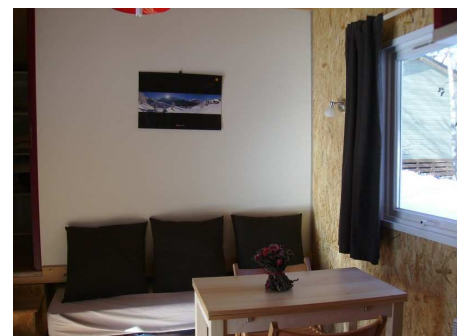

WOODEN CHALET "LUXURY"

SLEEPS 2 (4) PEOPLE

TYPE MODULO 18 WITH PATIO

FURNISHING

Open kitchen/living room

Sink: sink, drainboard and mixer tap, cabinet below sink
2 hobs, 1 cabinet below and 1 suspended cupboard above for storage (details available upon request)

1 bed/bench (190 by 140 cm with rails and storage trunk under the steps leading to the mezzanine floor)

1 folding table, 4 chairs

Wide patio door leading to roofed patio

BATHROOM

Bathroom sink with mixer tap, cabinet below, mirror

1 storage shelf

Storage shelves

Blankets provided

1 electric radiator

1 swivelling/tilting window

EXTERIOR

12 square metre wooden patio with porch roof

Dining corner with patio furniture and parasol